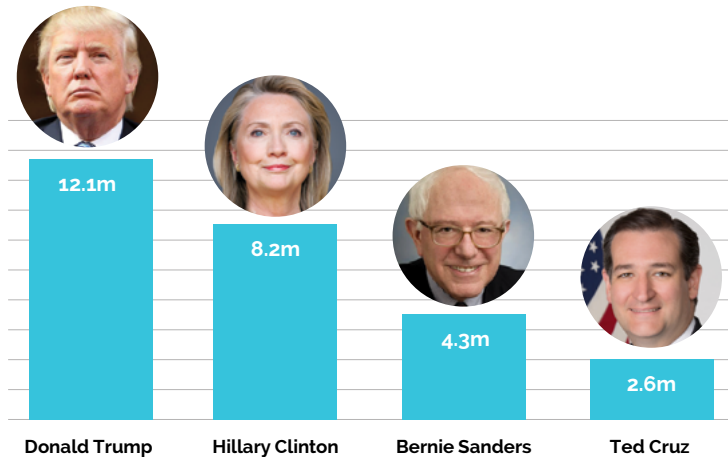

## CAPITOL HILL TAKES THE SOCIAL STAGE

### PRESIDENTIAL CAMPAIGN 2016

While it is still very early days in the 2016 Presidential Campaign, a look at the race using Captiv8's social analysis provides some interesting takeaways:

Donald Trump leads the way in terms of Instagram, Facebook & Twitter followers with over 12.1m. Hillary Clinton comes in second place with 8.2m, Bernie Sanders comes in third with 4.3m and last is Ted Cruz with 2.6m.

#### ENGAGED & ACTIVE FOLLOWERS

Although Bernie Sanders does not have the most followers, his audience is consistently the most engaged with his content. Out of all the candidates, Sanders holds the top 10 posts in terms of engagement ratio (*likes per follower*).

## INSTAGRAM LIKES PER MONTH

Trump's content has been "liked" 5.5m times, as opposed to Clinton's 4.3m. Up until January (when Trump took the lead), Hillary led in "likes", despite the smaller following.