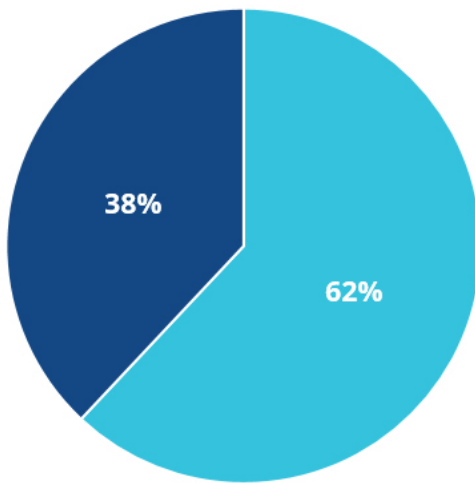

#### ENGAGED & ACTIVE FOLLOWERS

Although Bernie Sanders does not have the most followers, his audience is consistently the most engaged with his content. Out of all the candidates, Sanders holds the top 10 posts in terms of engagement ratio (*likes per follower*).

## INSTAGRAM LIKES PER MONTH

Trump's content has been "liked" 5.5m times, as opposed to Clinton's 4.3m. Up until January (when Trump took the lead), Hillary led in "likes", despite the smaller following.

## INSTAGRAM POSTS PER MONTH

Clinton's team is staying busy, publishing the most content overall on Instagram.

## GENDER BREAKDOWN, INSTAGRAM FOLLOWERS

Trump, Sanders and Cruz have a stronger male following, while Clinton has an even split.

■ MALE ■ FEMALE

**DONALD TRUMP**

**TED CRUZ**

**HILLARY CLINTON**

**BERNIE SANDERS**