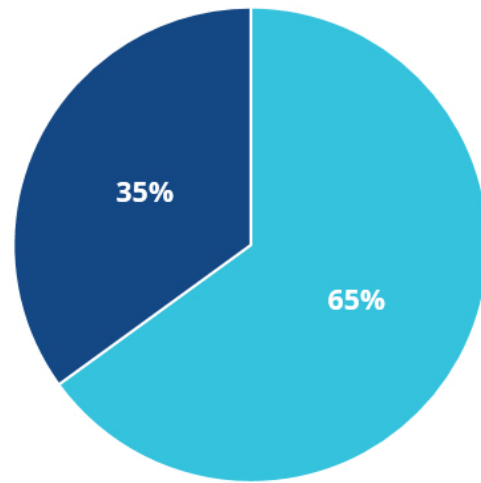

#### ENGAGED & ACTIVE FOLLOWERS

Although Bernie Sanders does not have the most followers, his audience is consistently the most engaged with his content. Out of all the candidates, Sanders holds the top 10 posts in terms of engagement ratio (*likes per follower*).

## INSTAGRAM LIKES PER MONTH

Trump's content has been "liked" 5.5m times, as opposed to Clinton's 4.3m. Up until January (when Trump took the lead), Hillary led in "likes", despite the smaller following.

## INSTAGRAM POSTS PER MONTH

Clinton's team is staying busy, publishing the most content overall on Instagram.

## GENDER BREAKDOWN, INSTAGRAM FOLLOWERS

Trump, Sanders and Cruz have a stronger male following, while Clinton has an even split.

■ MALE ■ FEMALE

**DONALD TRUMP**

**TED CRUZ**

**HILLARY CLINTON**

**BERNIE SANDERS**