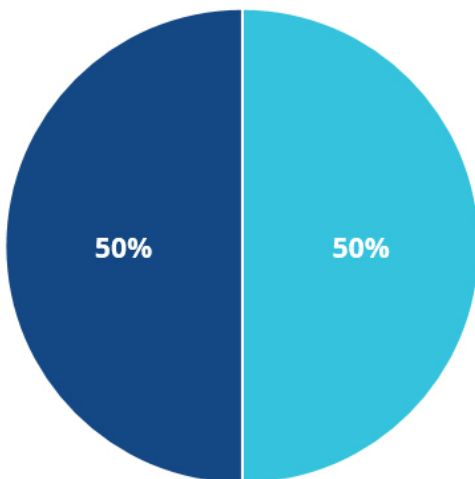

## INSTAGRAM LIKES PER MONTH

Trump's content has been "liked" 5.5m times, as opposed to Clinton's 4.3m. Up until January (when Trump took the lead), Hillary led in "likes", despite the smaller following.

## INSTAGRAM POSTS PER MONTH

Clinton's team is staying busy, publishing the most content overall on Instagram.

## GENDER BREAKDOWN, INSTAGRAM FOLLOWERS

Trump, Sanders and Cruz have a stronger male following, while Clinton has an even split.

■ MALE ■ FEMALE

**DONALD TRUMP**

**TED CRUZ**

**HILLARY CLINTON**

**BERNIE SANDERS**

## TOP FOLLOWERS