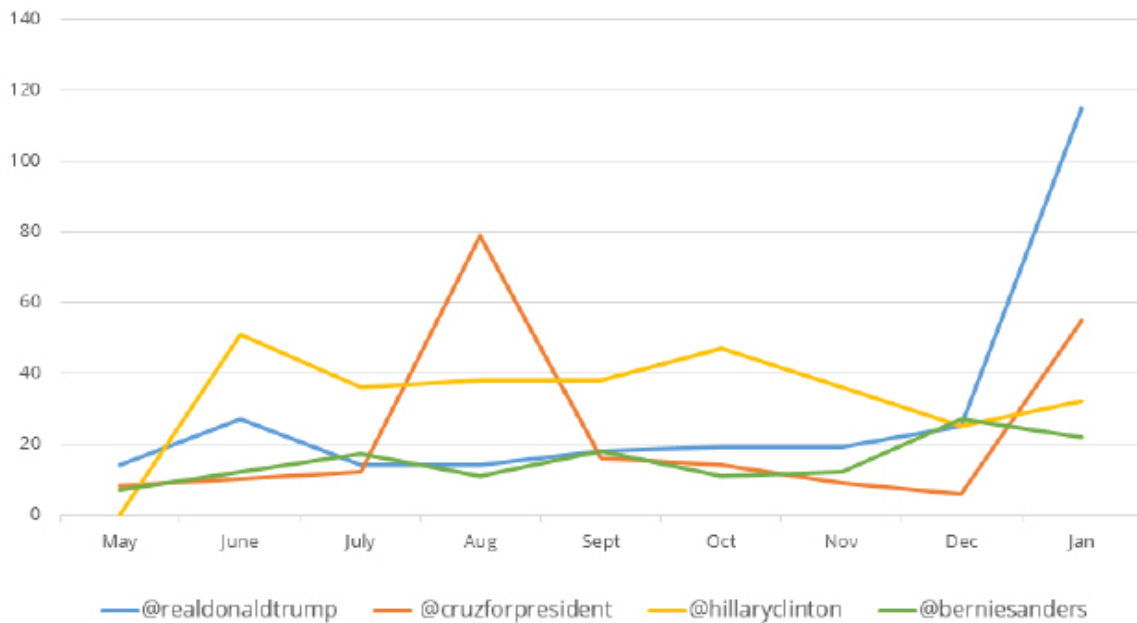

#### ENGAGED & ACTIVE FOLLOWERS

Although Bernie Sanders does not have the most followers, his audience is consistently the most engaged with his content. Out of all the candidates, Sanders holds the top 10 posts in terms of engagement ratio (*likes per follower*).

# PRESIDENTIAL CAMPAIGN: WHO IS IN THE LEAD?

## INSTAGRAM LIKES PER MONTH

Trump's content has been "liked" 5.5m times, as opposed to Clinton's 4.3m. Up until January (when Trump took the lead), Hillary led in "likes", despite the smaller following.

## INSTAGRAM POSTS PER MONTH

Clinton's team is staying busy, publishing the most content overall on Instagram.