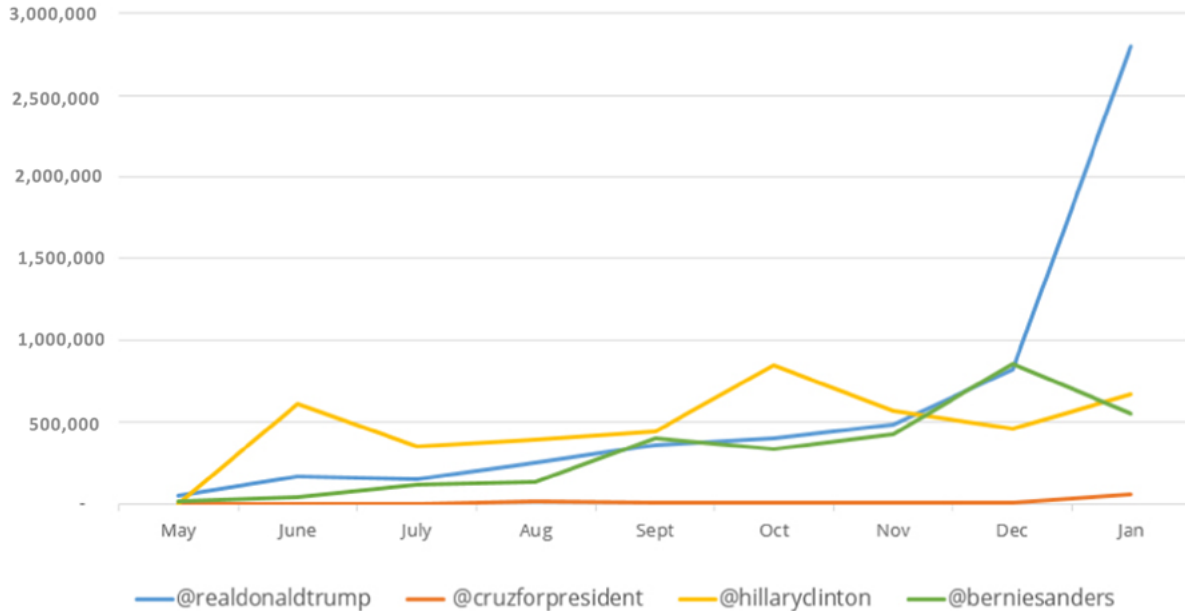

#### Followers on Social Media

#### ENGAGED & ACTIVE FOLLOWERS

Although Bernie Sanders does not have the most followers, his audience is consistently the most engaged with his content. Out of all the candidates, Sanders holds the top 10 posts in terms of engagement ratio (*likes per follower*).

# PRESIDENTIAL CAMPAIGN: WHO IS IN THE LEAD?

## INSTAGRAM LIKES PER MONTH

Trump's content has been "liked" 5.5m times, as opposed to Clinton's 4.3m. Up until January (when Trump took the lead), Hillary led in "likes", despite the smaller following.