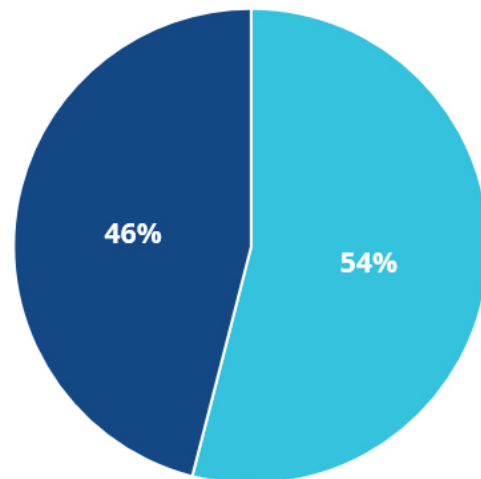

## INSTAGRAM LIKES PER MONTH

Trump's content has been "liked" 5.5m times, as opposed to Clinton's 4.3m. Up until January (when Trump took the lead), Hillary led in "likes", despite the smaller following.

## INSTAGRAM POSTS PER MONTH

Clinton's team is staying busy, publishing the most content overall on Instagram.

## GENDER BREAKDOWN, INSTAGRAM FOLLOWERS

Trump, Sanders and Cruz have a stronger male following, while Clinton has an even split.

■ MALE ■ FEMALE

**DONALD TRUMP**

**TED CRUZ**

**HILLARY CLINTON**

**BERNIE SANDERS**

## TOP FOLLOWERS