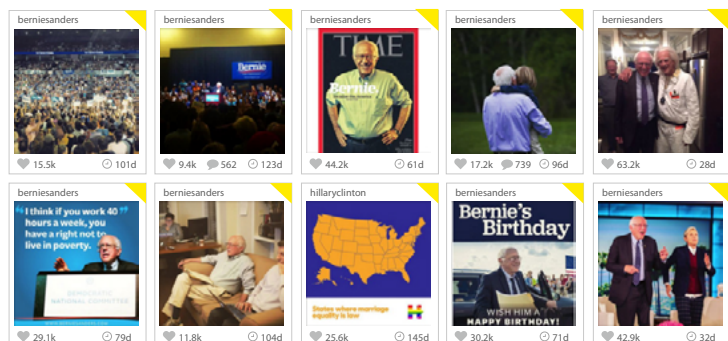

### PRESIDENTIAL CAMPAIGN 2016

While it is still very early days in the 2016 Presidential Campaign, a look at the race using Captiv8's social analysis provides some interesting takeaways:

Donald Trump leads the way in terms of Instagram, Facebook & Twitter followers with over 12.1m. Hillary Clinton comes in second place with 8.2m, Bernie Sanders comes in third with 4.3m and last is Ted Cruz with 2.6m.

#### Followers on Social Media

#### ENGAGED & ACTIVE FOLLOWERS

Although Bernie Sanders does not have the most followers, his audience is consistently the most engaged with his content. Out of all the candidates, Sanders holds the top 10 posts in terms of engagement ratio (*likes per follower*).